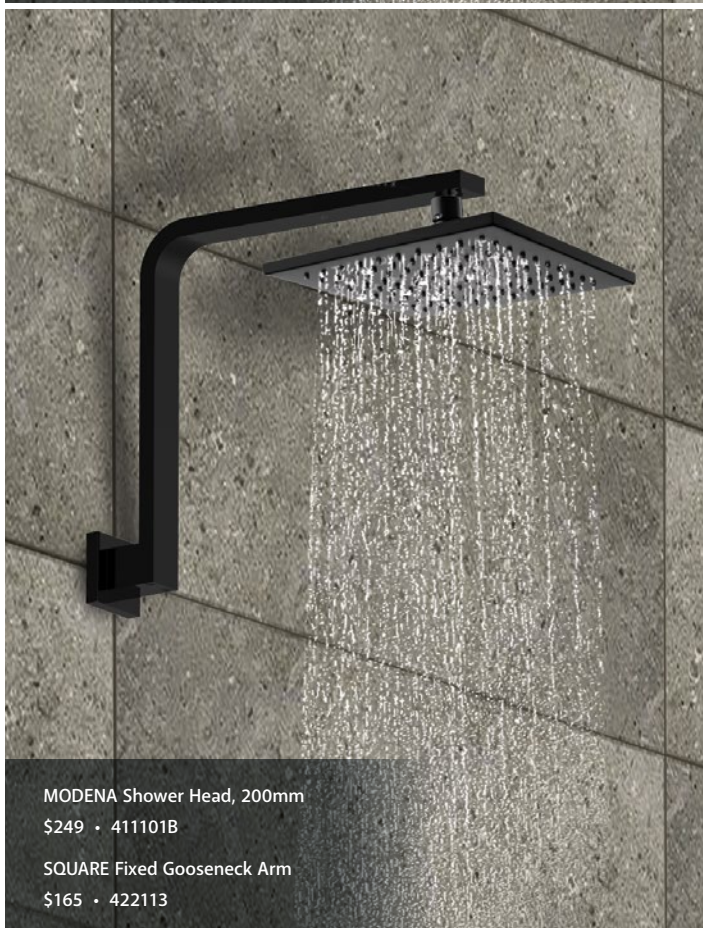

ELEANOR Swivel Sink Mixer
\$399 • 202105
WELS 5 star rated (5.5L/m)

LILLIAN Swivel Sink Mixer
\$399 • 336106
WELS 5 star rated (6L/m)

Rain Showers

STARRY Shower Head, 200mm
\$199 • 411108B
ROUND Fixed Gooseneck Arm
\$140 • 422112

MODENA Shower Head, 200mm
\$249 • 411101B
SQUARE Fixed Gooseneck Arm
\$165 • 422113

MODENA Rain Head
8mm profile
200mm • \$249 • 411101B
WELS 3 star rated (9L/m)

STARRY Rain Head
8mm profile
200mm • \$199 • 411108B
WELS 3 star rated (9L/m)