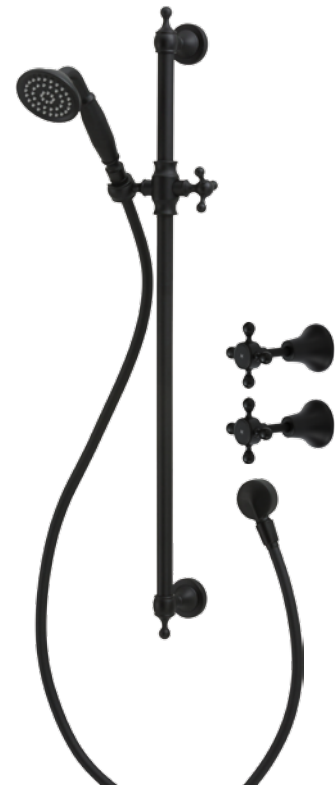

LILLIAN Shower Set
$520 • 336103CDBK
WELS 3 star rated (9L/m)