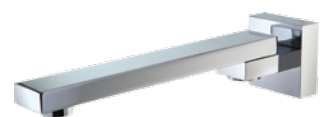

JET Swivel Bath Outlet,
with aerator
$130 • SP8015