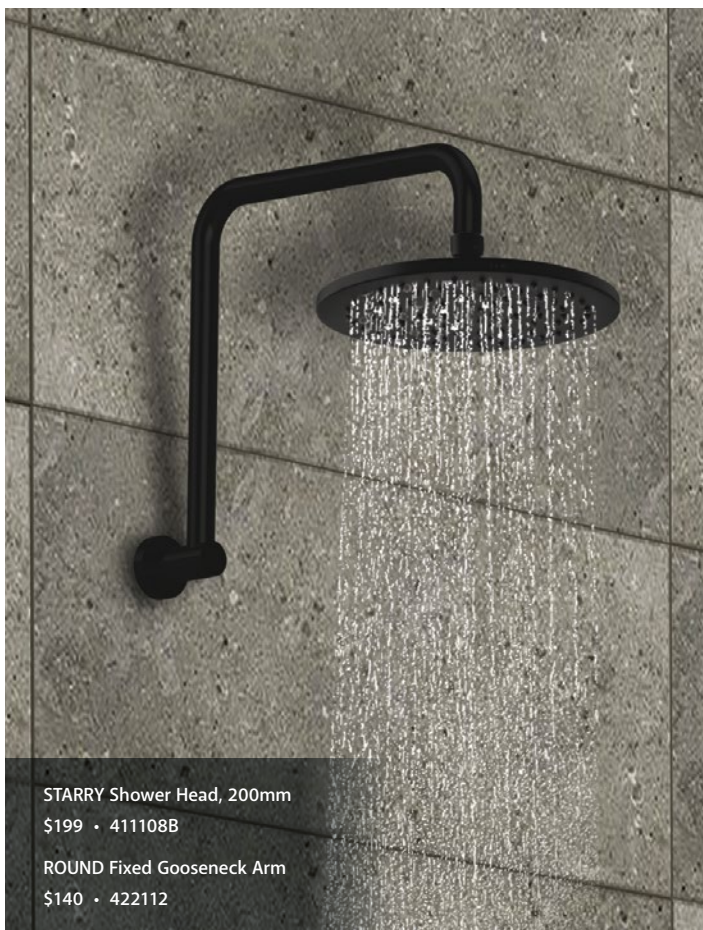

LINCOLN Swivel Sink Mixer
\$375 • 224105
WELS 4 star rated (6.5L/m)

EMPIRE Swivel Sink Mixer
\$330 • 221105
WELS 4 star rated (7.5L/m)

CITANI Swivel Sink Mixer
\$399 • 216105
WELS 6 star rated (4.5L/m)

KOKO Swivel Sink Mixer
\$199 • 218105
WELS 4 star rated (6.5L/m)

ELEANOR Swivel Sink Mixer
\$399 • 202105
WELS 5 star rated (5.5L/m)

LILLIAN Swivel Sink Mixer
\$399 • 336106
WELS 5 star rated (6L/m)

Rain Showers

STARRY Shower Head, 200mm
\$199 • 411108B
ROUND Fixed Gooseneck Arm
\$140 • 422112