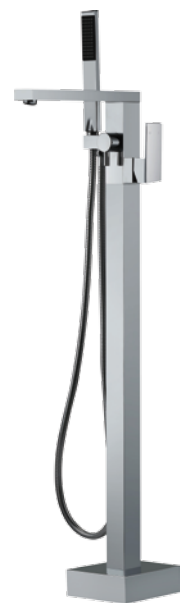

JET Multifunction Rail Shower
\$599 • 455102
WELS 3 star rated (9L/m)

JET Hand Held Shower
\$80 • 433102
WELS 3 star rated (9L/m)

JET Rail Shower
\$175 • 444102
WELS 3 star rated (9L/m)

JET Floor Mixer with Shower
\$799 • 217113
WELS 3 star rated (9L/m)