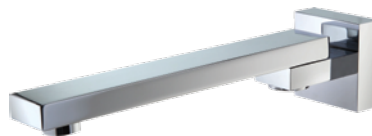

JET Single Robe Hook
\$30 • 92504

JET Single Towel Rail
600mm • \$89 • 92501600
800mm • \$99 • 92501800

JET Frosted Glass Soap Dish
\$69 • 92506

JET Frosted Glass Tumbler
\$69 • 92505

JET Fixed Bath Outlet
\$99 • CPF0404