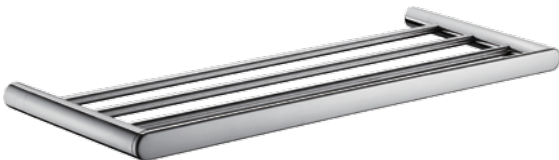

EMPIRE Towel Rack
610mm • $199 • 888015