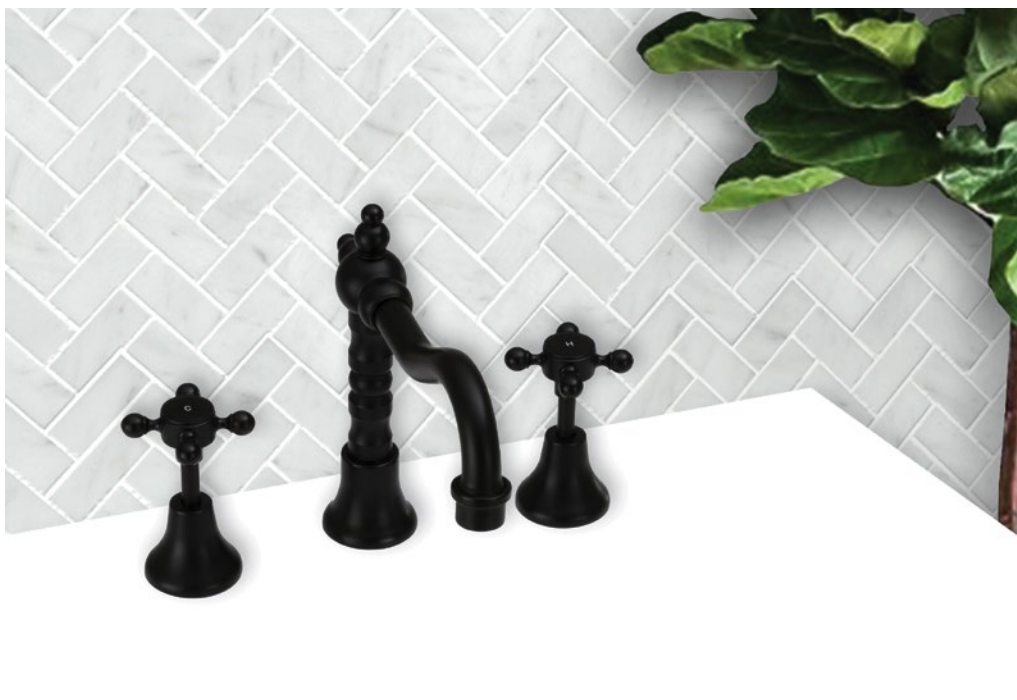

ELEANOR Shepherds Crook Swivel Basin Mixer
$349 • 202103BK • WELS 5 star rated (5L/m)

LILLIAN Shepherds Crook Basin Set
$299 • 336101CDBK • WELS 5 star rated (5L/m)

LILLIAN Showers

15 YEAR WARRANTY	HEADS & ARMS 15 Year Warranty: Replacement Parts or Product
15 YEAR WARRANTY	RAILS 15 Year Warranty: Replacement Parts or Product
1 YEAR WARRANTY	HOSES 1 Year Warranty: Replacement Parts or Product
5 YEAR WARRANTY	5 Year Warranty: Colour finishes