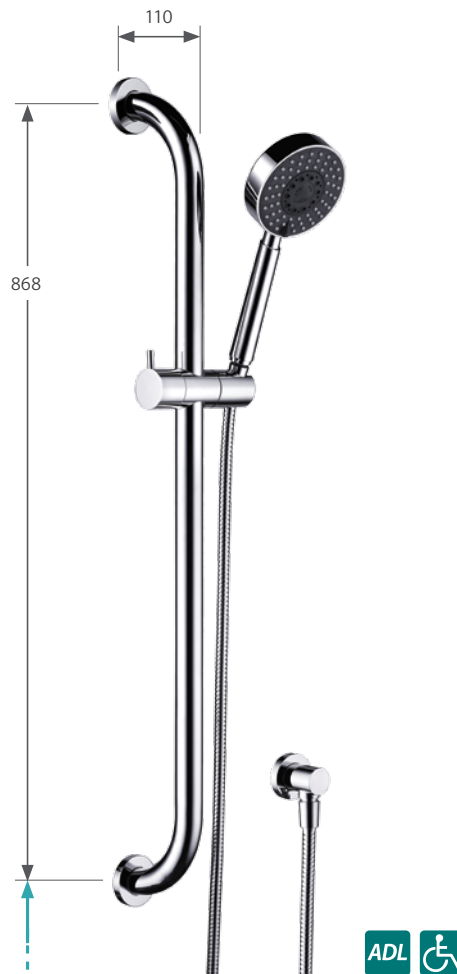

MICHELLE Hand Towel Holder
\$43 • 82702B

MICHELLE Single Robe Hook
\$30 • 82704A

MICHELLE Glass Shelf
330mm • \$49 • 82707330
500mm • \$55 • 82707500

MICHELLE Glass Corner Shelf
200x200mm • \$49 • 82714200
250x250mm • \$49 • 82714

MICHELLE Double Robe Hook
\$30 • 82704

MICHELLE Robe Cluster
\$49 • E831044

MICHELLE Swivel Bath Outlet
\$110 • SP8021SWIVEL

MICHELLE Fixed Bath Outlet
160mm • \$75 • SP8021160
200mm • \$99 • SP8021200

MICHELLE Glass Tumbler
\$39 • 82705

MICHELLE Toilet Paper Holder
with Flap
\$36 • 82703

MICHELLE Toilet Paper Holder
\$39 • 82703B

MICHELLE Toilet Brush
\$46 • 82710

STELLA & STELLA Care

STELLA Rail Shower (not part of the CARE range)
\$99 • 444106 • WELS 3 star rated (9L/m)

STELLA CARE Rail Shower
\$290 • 444112
WELS 3 star rated (9L/m)

Must be mounted
1020mm above
finished floor level

STELLA CARE Wall Mixer
\$109 • 211101D
WELS rating not required

STELLA CARE Fixed Basin Mixer,
with PEX split-proof flexi-hose
\$129 • 211103DPEX
WELS 5 star rated (6L/m)