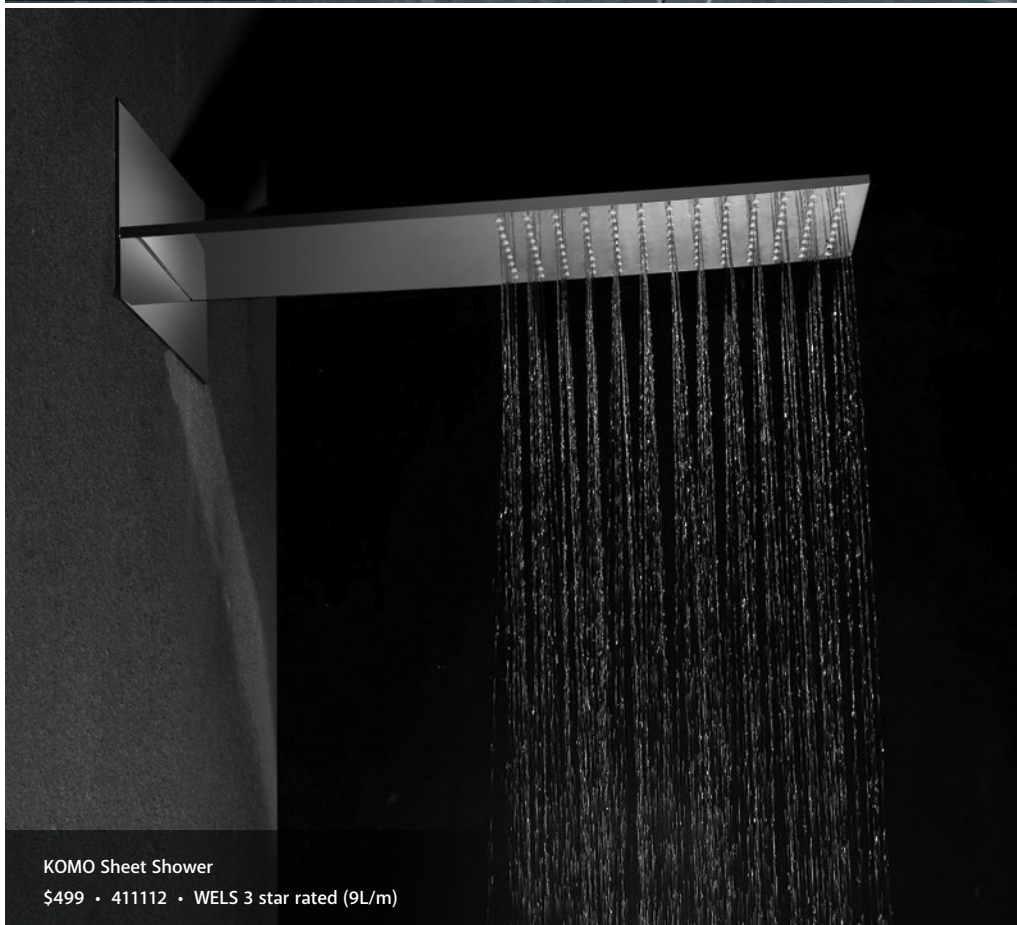

KOMO Shower Shelf
\$89 • E039

KOKO Rectangular Rain Shower Head
300x200mm • \$160 • 411129
WELS 3 star rated (9L/m)

KOMO

KOMO Swivel Bath Outlet
\$199 • SP8018

KOMO Accessories

- Sleek modern design
- Chrome finish
- 304 stainless steel construction
- Superior strength fixing brackets
- Fixed rail lengths - not adjustable