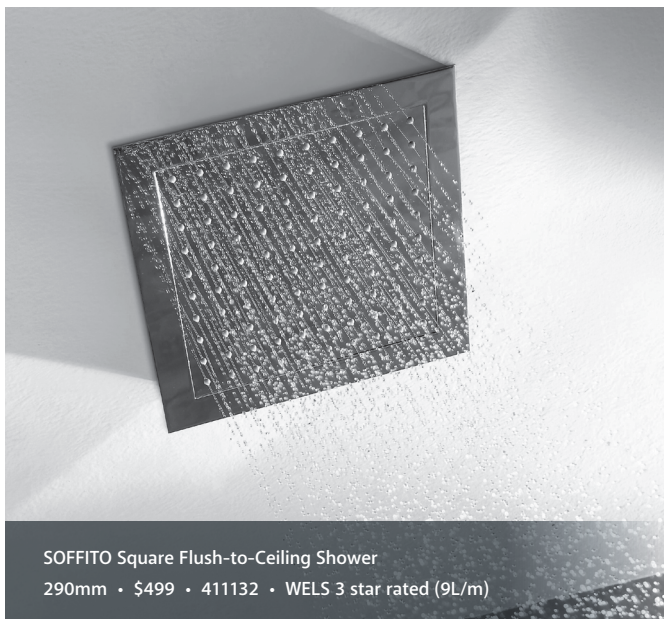

SQUARE Fixed Gooseneck Arm
350mm reach (wall to spout)
\$120 • 422110

SQUARE Ceiling Dropper
100mm • \$40 • 422102
200mm • \$45 • 422102A
300mm • \$60 • 422102B
450mm • \$75 • 422102C
600mm • \$99 • 422102D

SQUARE Fixed Wall Arm
380mm reach (wall to spout)
\$80 • 422106

SQUARE Upswept Wall Arm
320mm reach (wall to spout)
\$120 • 422108

SOFFITO Square Flush-to-Ceiling Shower
290mm • \$499 • 411132 • WELS 3 star rated (9L/m)