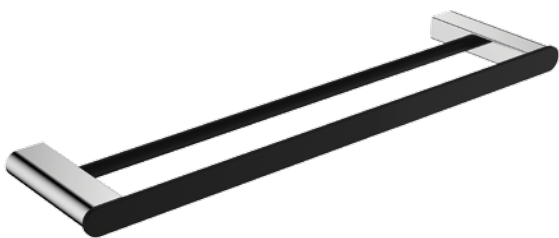

- Chrome finish
- Brass & zinc construction
- Superior strength fixing brackets
- Fixed rail lengths - not adjustable

	1 Year Warranty: Replacement Parts or Product
---	---

LINCOLN Hand Towel Holder
\$79 • 86002

LINCOLN Short Towel Rail
300mm • \$79 • 86001300

LINCOLN Single Towel Rail
600mm • \$89 • 86001600
900mm • \$115 • 86001900

LINCOLN Double Towel Rail
600mm • \$115 • 86008600
800mm • \$145 • 86008800

LINCOLN Shower Shelf
443mm • \$115 • 86007