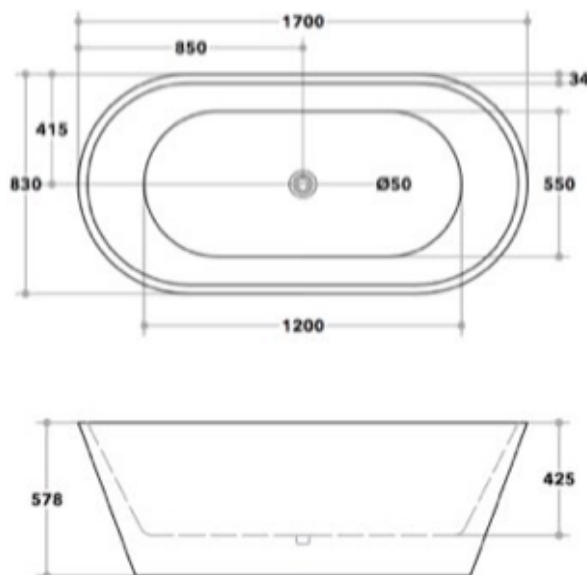

2/820 Princes Hwy, Springvale VIC 3171
P: (03) 9548 1033 | info@choicesupplies.com.au
www.choicesupplies.com.au