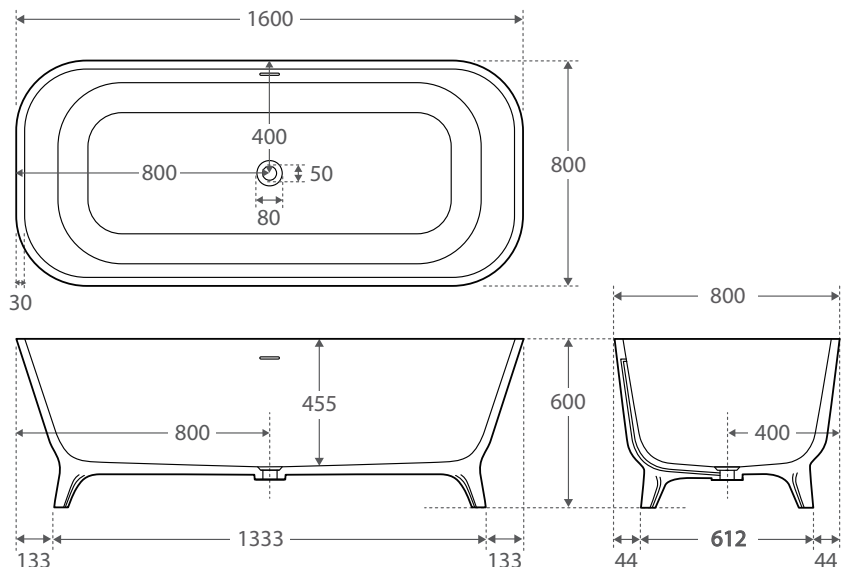

HAMPTON

Free-Standing Cast Stone Bath

- Cast Stone Solid Surface Bath
- Matte white finish
- Modern free-standing style with legs
- Easy to clean finish
- Overflow
- Chrome waste included with bath
- Matte white waste available separately
- Weight: 125 kg
- Capacity: 290 litres

Product Code: ST17

Length	1600 mm
Width	800 mm
Height	600 mm
Weight	125 kg

Solid Surface Structural Integrity

25 Year Warranty: Replacement on Bath Shell

Solid Surface Finish

5 Year Warranty: Replacement Product or Repair